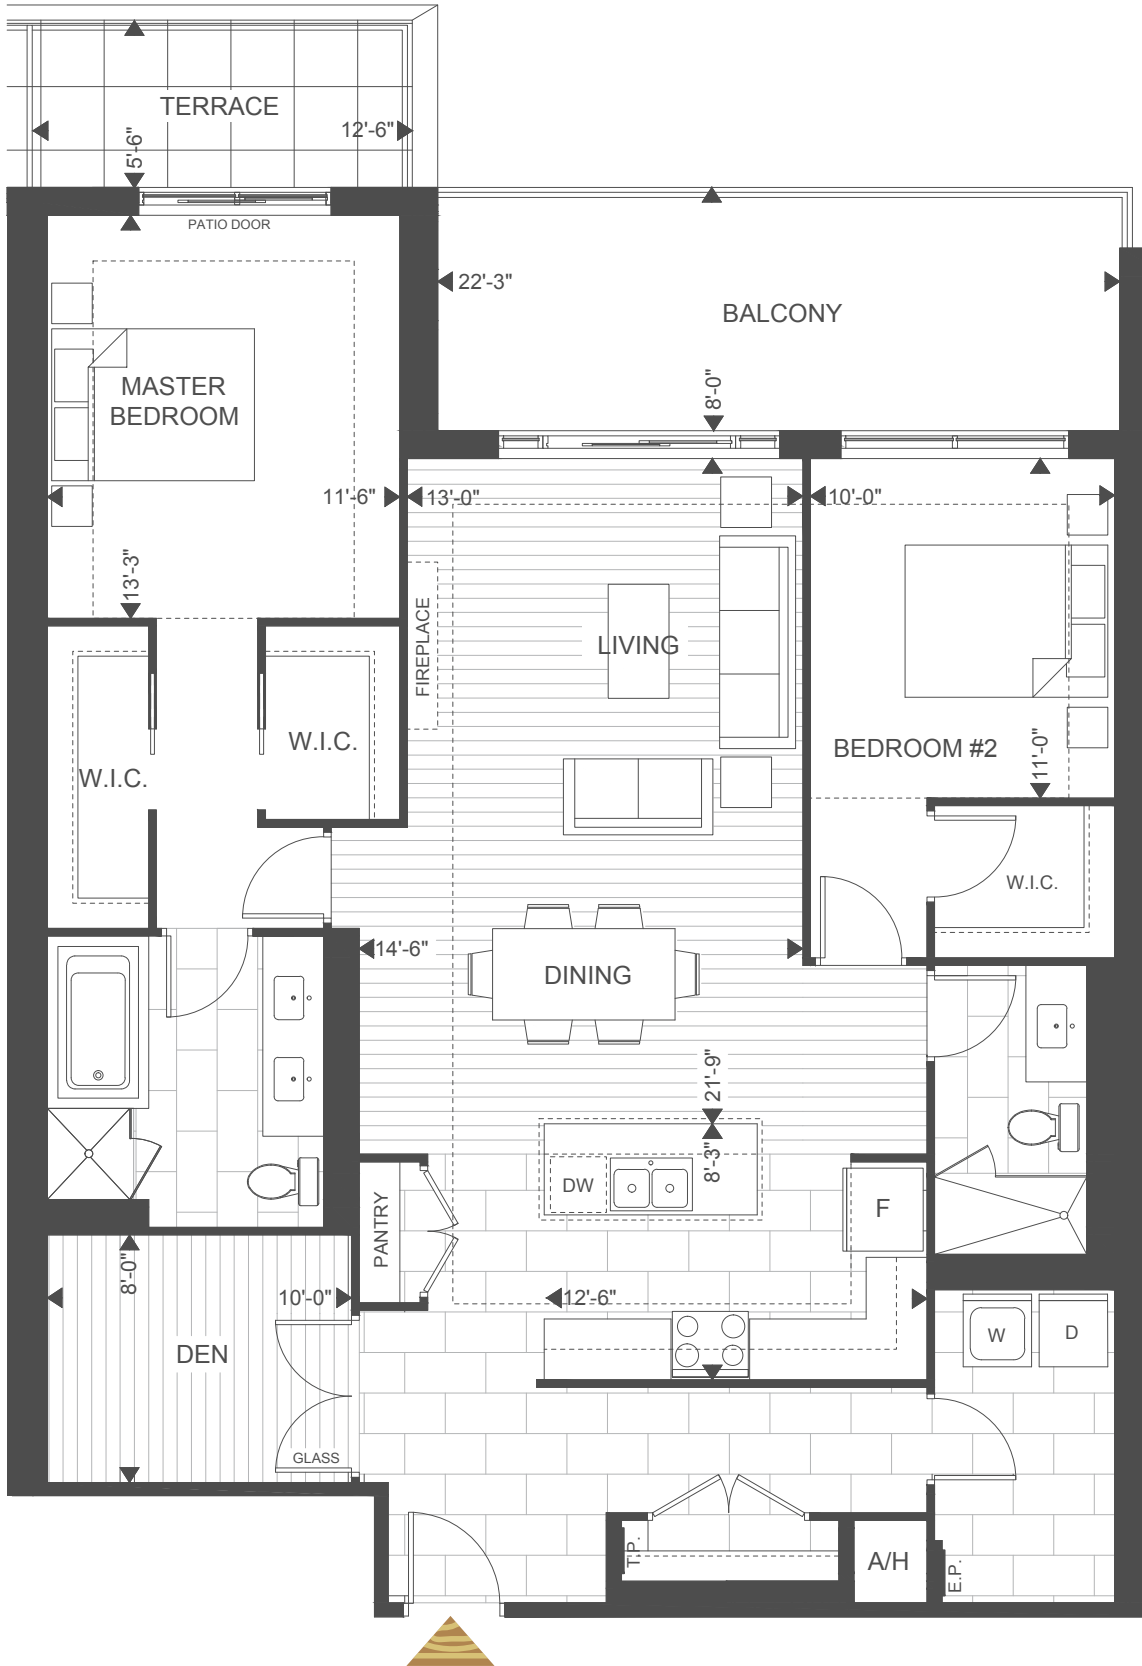

# SUITE 2F

2 BEDROOM  
+ DEN

## SUITE: 1465 SQUARE FEET

TERRACE: 65 SQUARE FEET  
BALCONY: 175 SQUARE FEET  
TOTAL: 1705 SQUARE FEET

NORTHLINK II

FLOOR AVAILABILITY: SUITE 410

TERRACE SERIES

4<sup>TH</sup> FLOOR

Plans and specifications are subject to change without notice. Actual usable floor space may vary from stated floor area. Illustrations are artists concept only and may show optional features not included in base price. See sales representative for further information. E. & O. E.