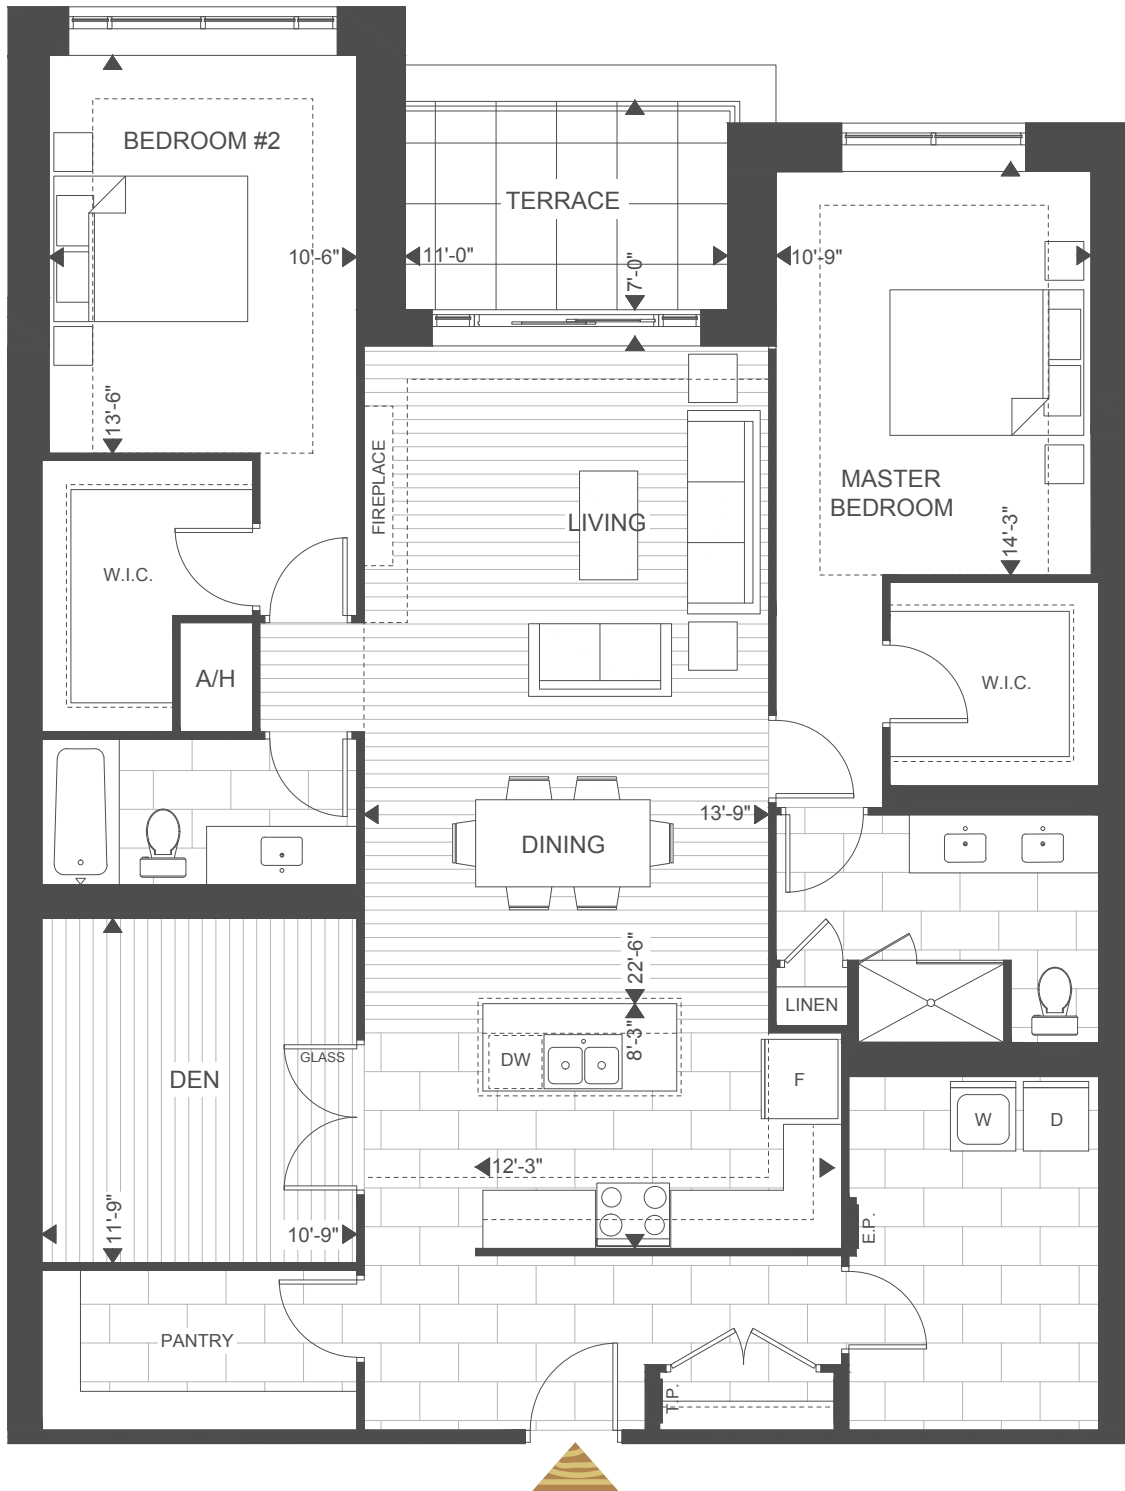

SUITE 2Ga

2 BEDROOM
+ DEN

SUITE: 1665 SQUARE FEET

TERRACE: 75 SQUARE FEET

TOTAL: 1740 SQUARE FEET

NORHLINK II

FLOOR AVAILABILITY: SUITE 212

TERRACE SERIES

2ND FLOOR

Plans and specifications are subject to change without notice. Actual usable floor space may vary from stated floor area. Illustrations are artists concept only and may show optional features not included in base price. See sales representative for further information. E. & O. E.