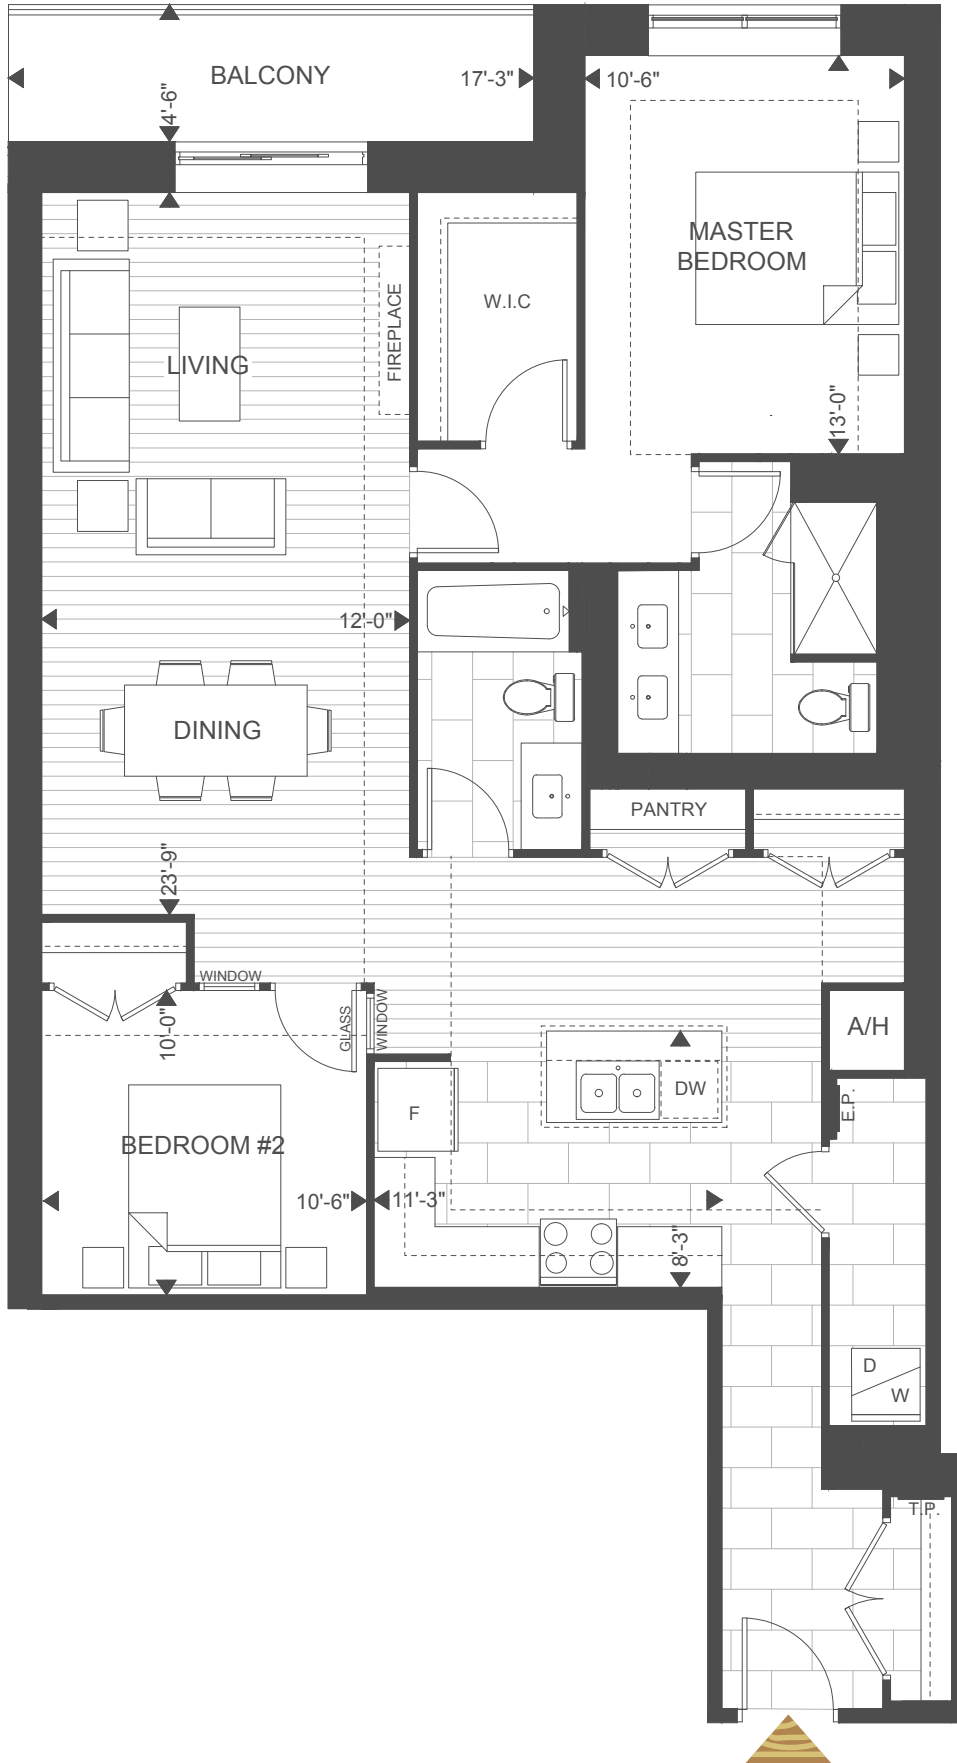

SUITE 2Y

2 BEDROOM

SUITE: 1260 SQUARE FEET

BALCONY: 75 SQUARE FEET

TOTAL: 1335 SQUARE FEET

NORTHLINK II

FLOOR AVAILABILITY: SUITE 206

2ND FLOOR

Plans and specifications are subject to change without notice. Actual usable floor space may vary from stated floor area. Illustrations are artists concept only and may show optional features not included in base price. See sales representative for further information. E. & O. E.