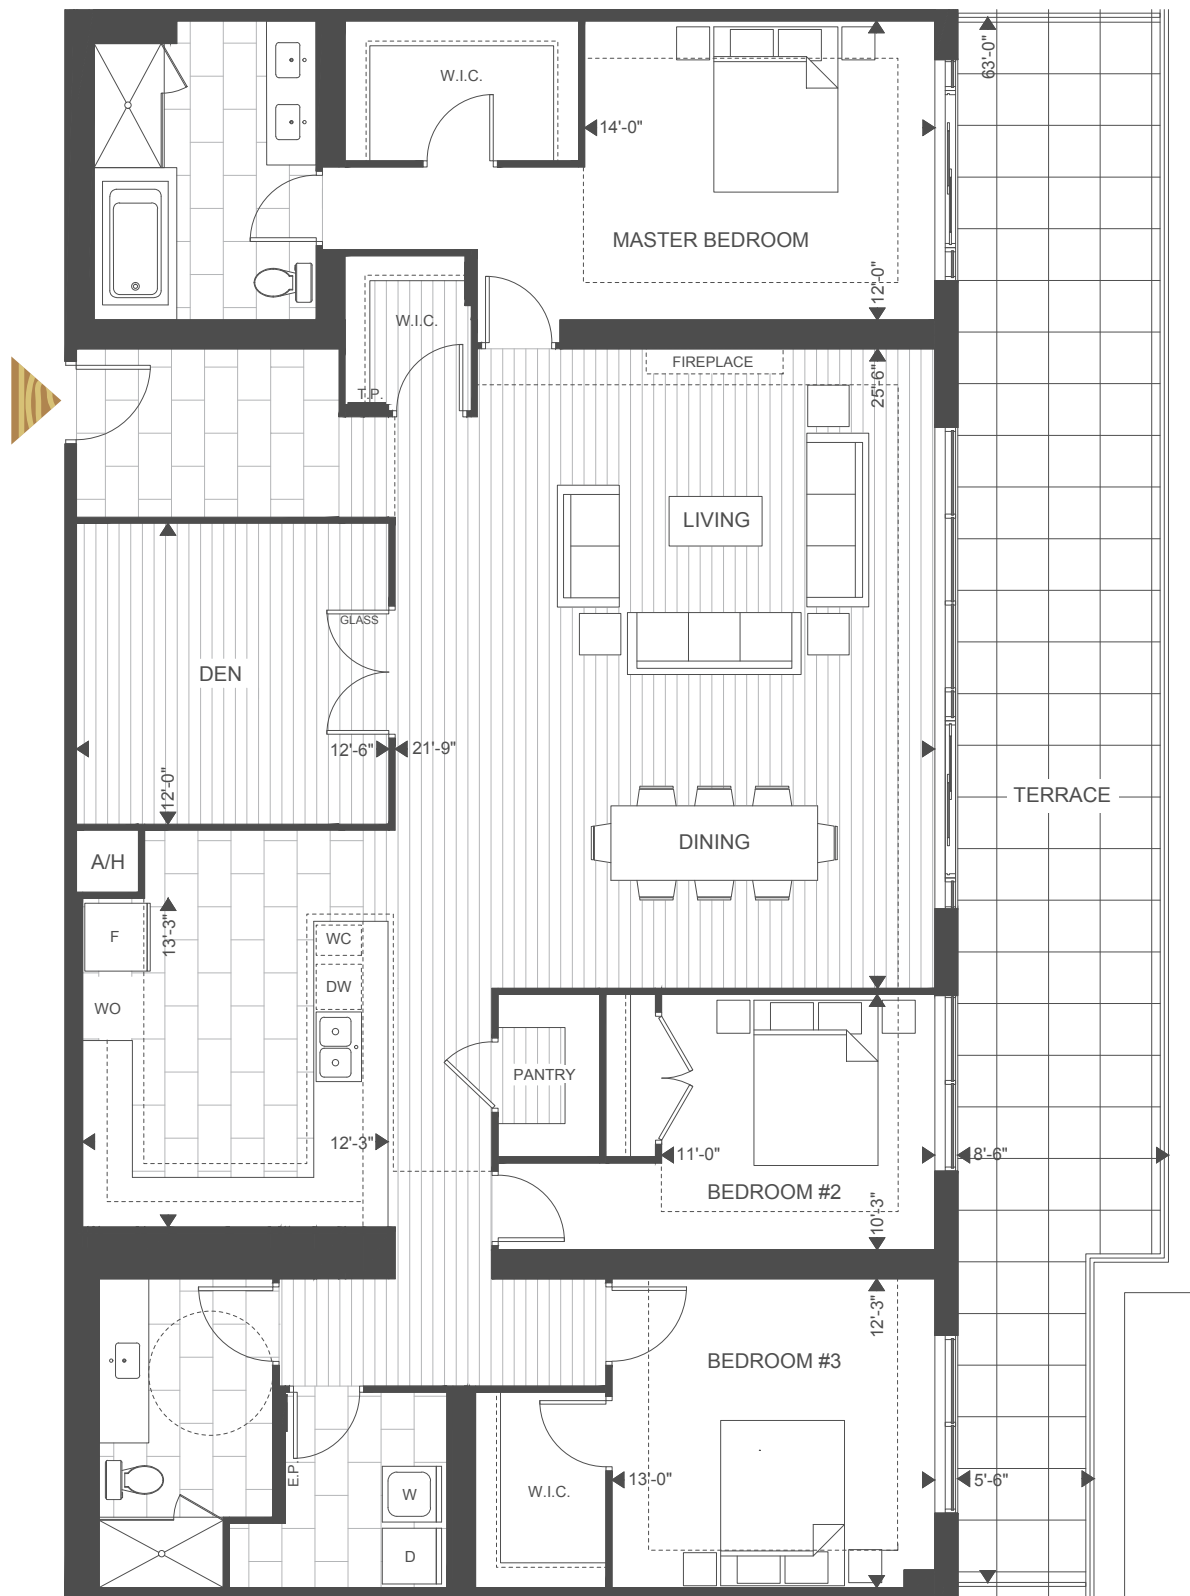

SUITE SS-3E

3 BEDROOM
+ DEN

SUITE: 2275 SQUARE FEET

TERRACE: 370 SQUARE FEET

TOTAL: 2645 SQUARE FEET

ACCESSIBLE UNIT 

NORTHLINK II

FLOOR AVAILABILITY: SUITE 1006

SKY SERIES

10TH FLOOR

Plans and specifications are subject to change without notice. Actual usable floor space may vary from stated floor area. Illustrations are artists concept only and may show optional features not included in base price. See sales representative for further information. E. & O. E.