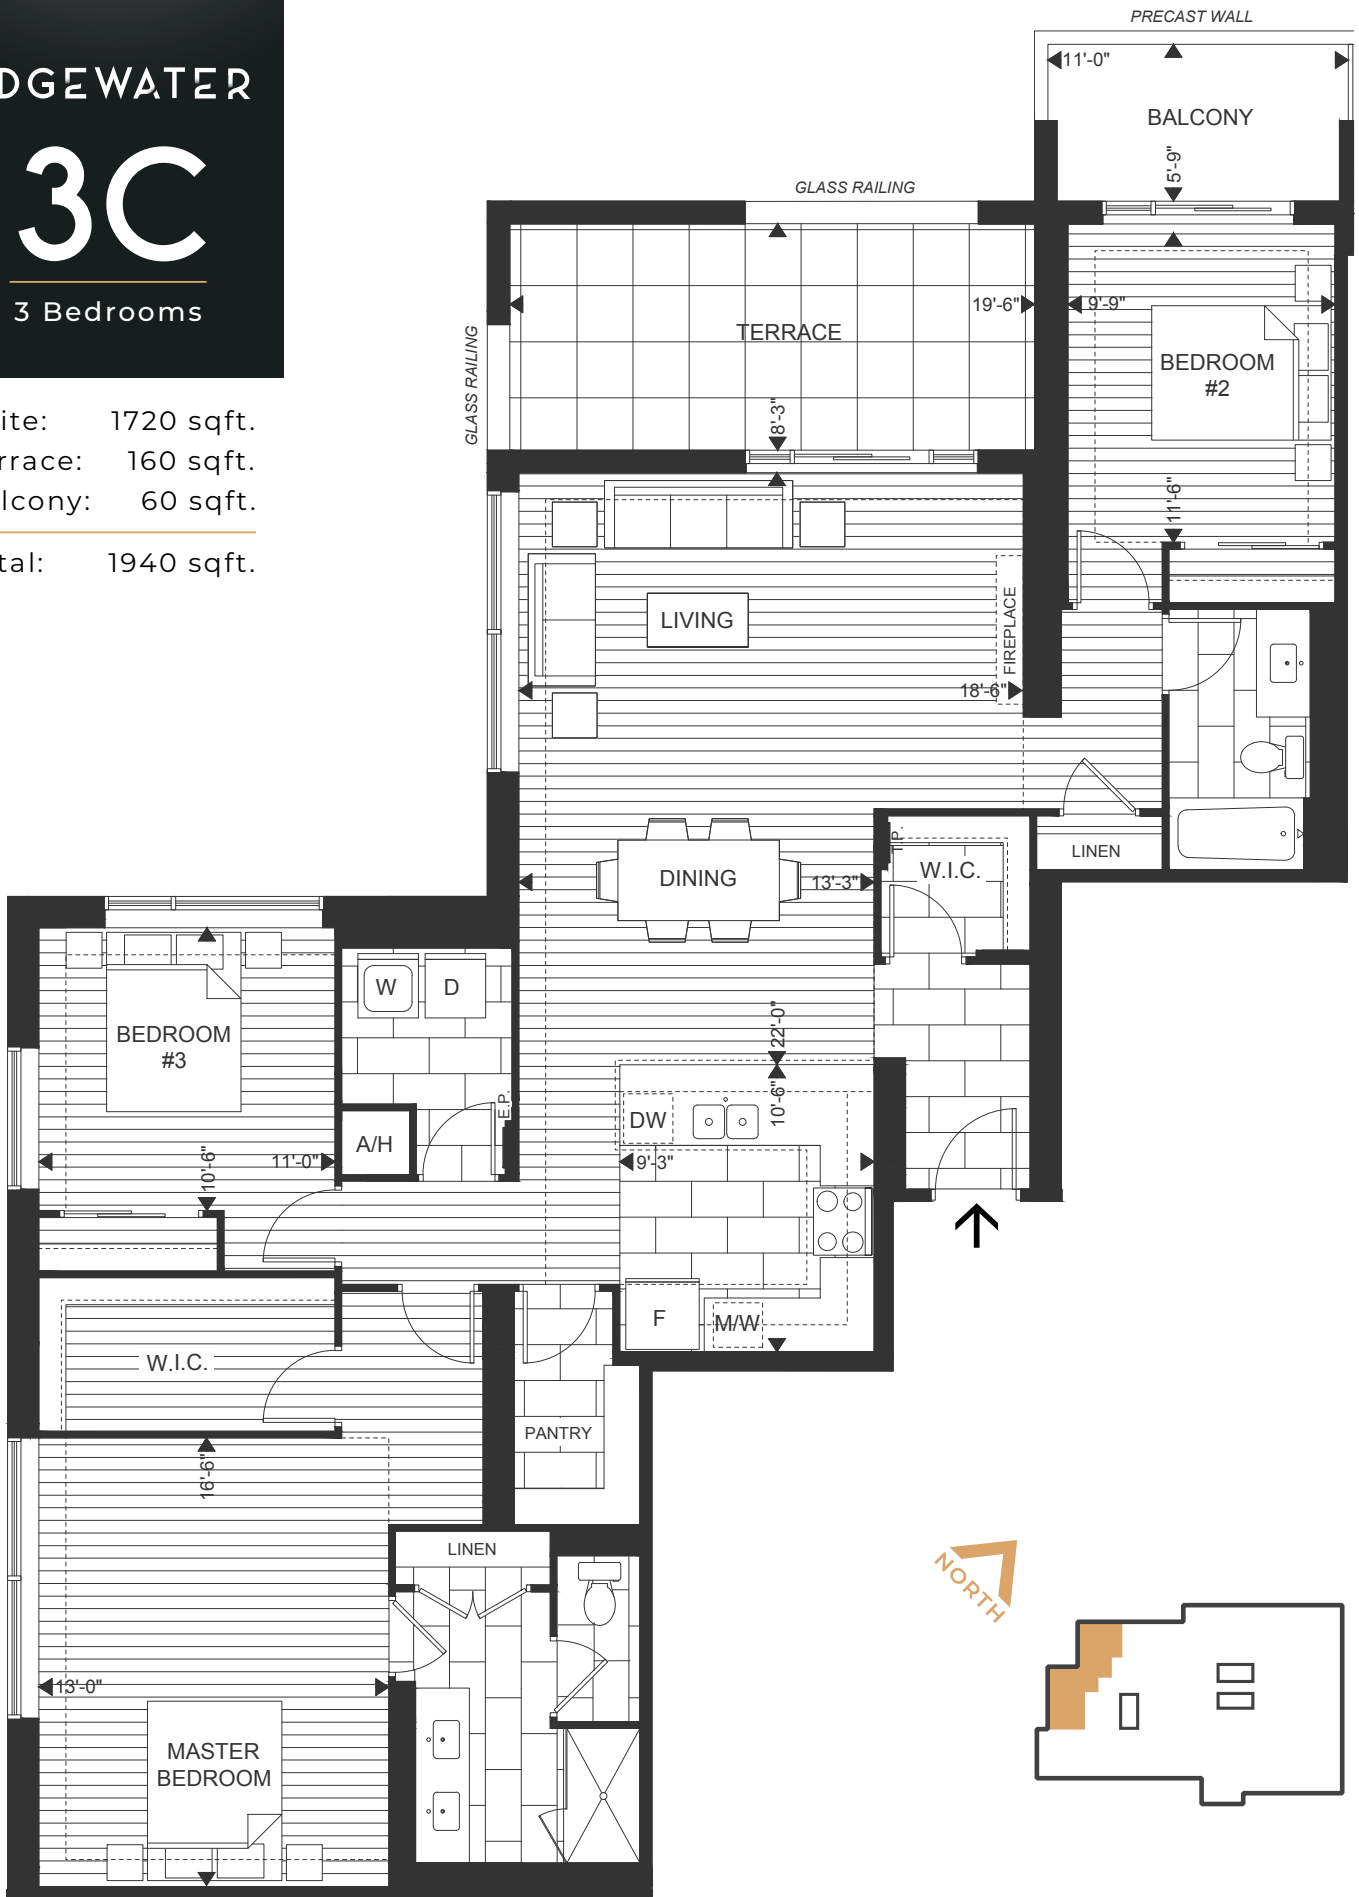

EDGEWATER

3C

3 Bedrooms

Suite: 1720 sqft.

Terrace: 160 sqft.

Balcony: 60 sqft.

Total: 1940 sqft.

SUITES | 505 (displayed), 605*

*Balcony / terrace configuration and / or railing type differs from what is shown, see sales representative for details. Plans and specifications are subject to change without notice. Actual usable floor space may vary from stated floor area. Illustrations are artists concept only and may show optional features not included in base price. See sales representative for further information. E. & O. E.